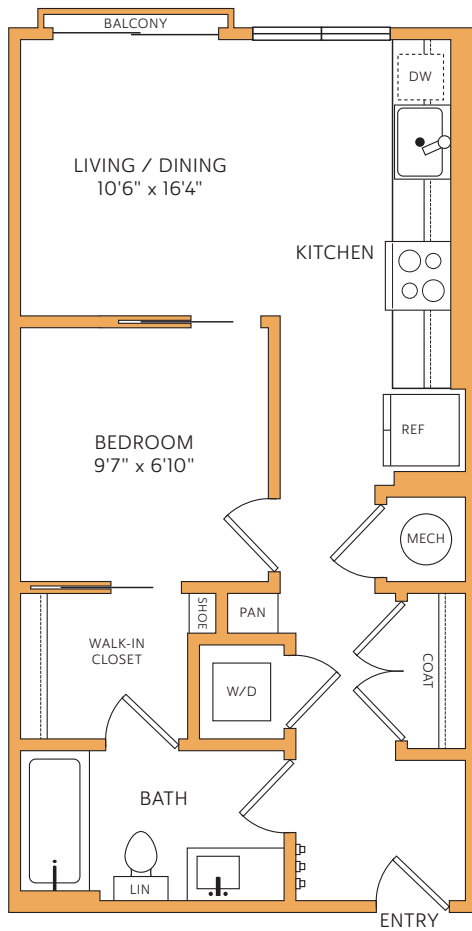

0A

Studio | 1 Bath | 534 SF

RYE CENTRAL PARK
rye

P 000-000-0000

2999 N. WILLOW STREET | DENVER, CO 80238

RyeCentralPark.com

Floorplans are artist's renderings. All dimensions are approximate. Actual product and specifications may vary in dimensions or detail. Please see a representative for details.