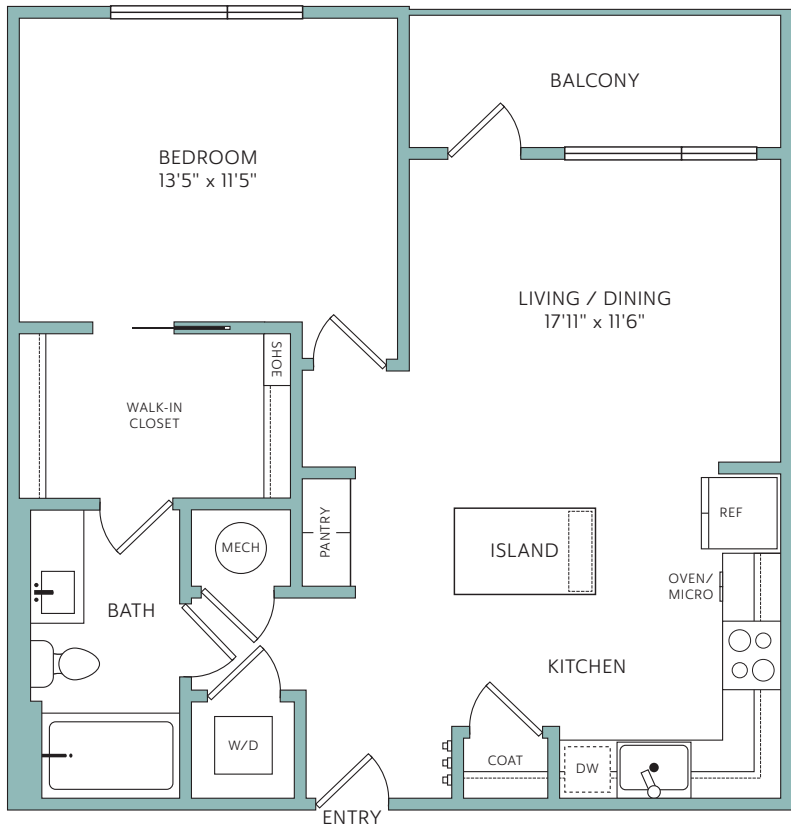

1D 1 Bedroom | 1 Bath | 743 SF

RYE CENTRAL PARK
rye

P 000-000-0000
2999 N. WILLOW STREET | DENVER, CO 80238
RyeCentralPark.com

Floorplans are artist's renderings. All dimensions are approximate. Actual product and specifications may vary in dimensions or detail. Please see a representative for details.