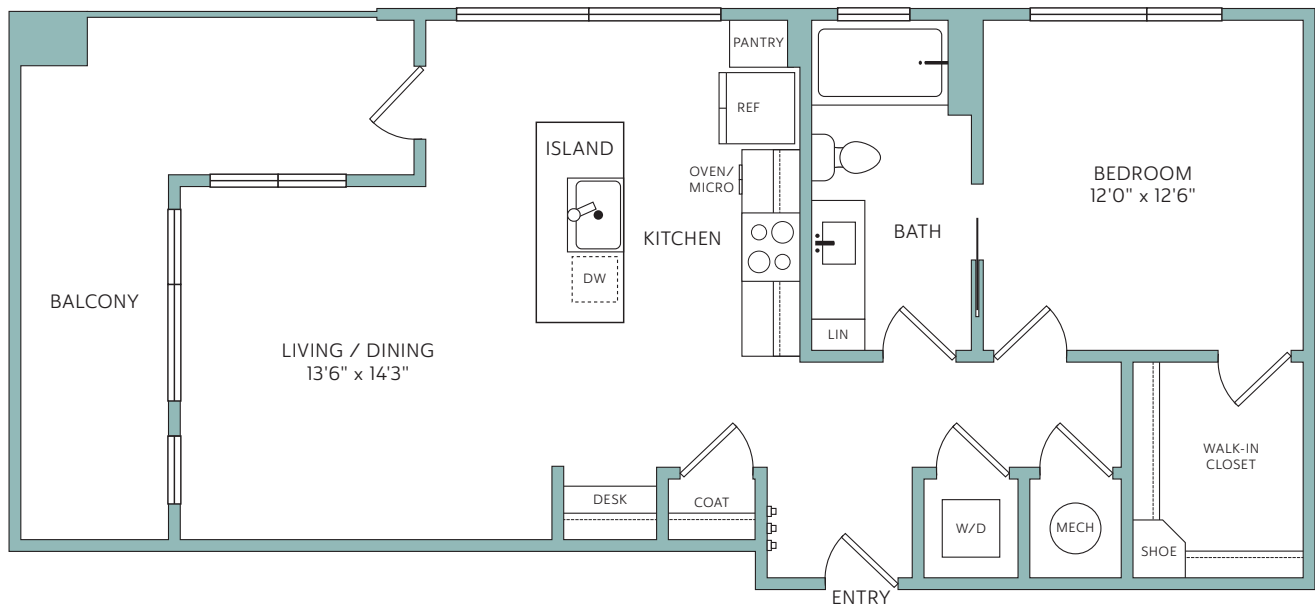

1F

1 Bedroom | 1 Bath | 786 SF

RYE CENTRAL PARK
rye

P 000-000-0000

2999 N. WILLOW STREET | DENVER, CO 80238

RyeCentralPark.com

Floorplans are artist's renderings. All dimensions are approximate. Actual product and specifications may vary in dimensions or detail. Please see a representative for details.