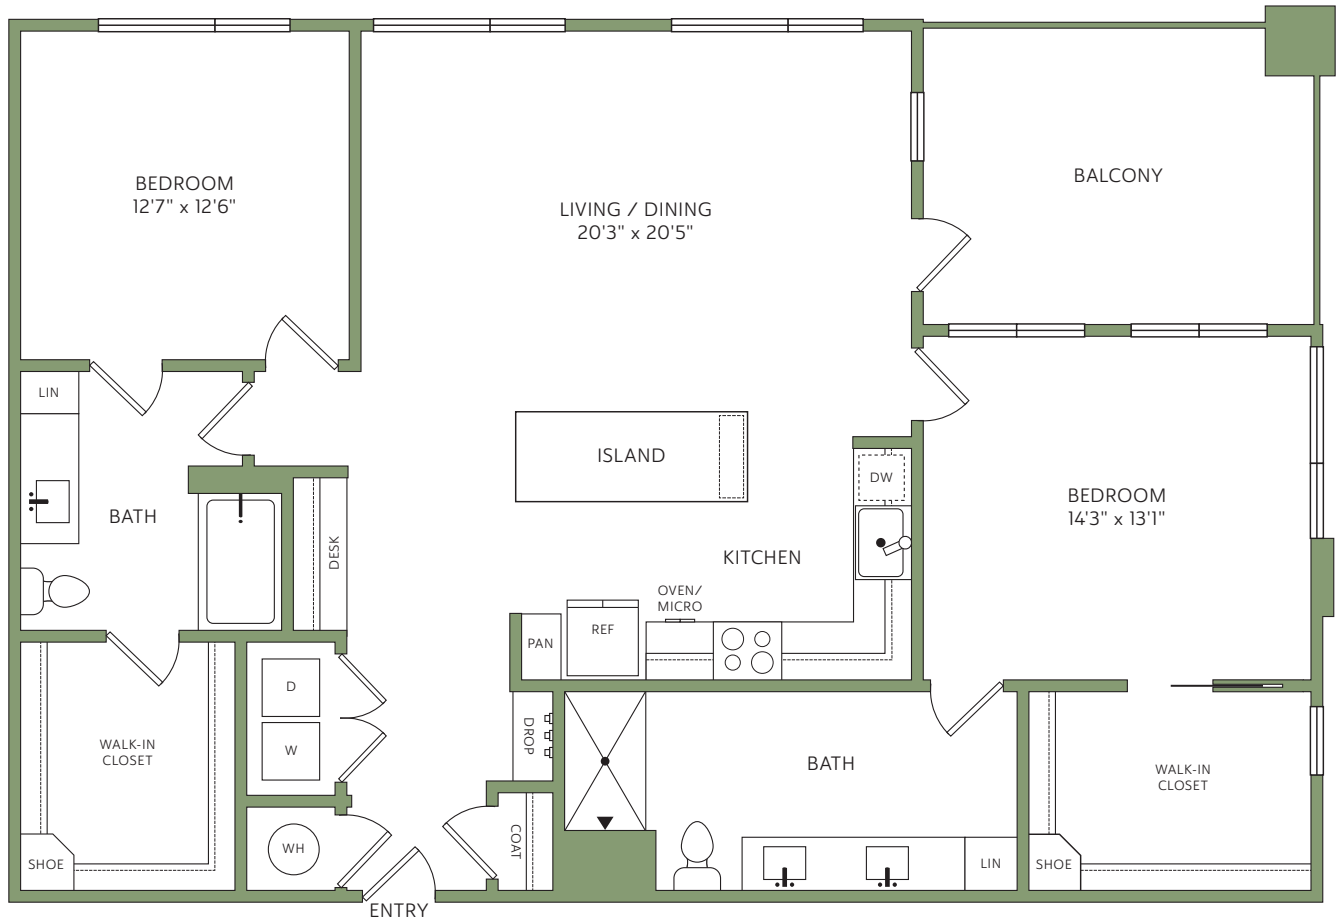

2C 2 Bedroom | 2 Bath | 1365 SF

RYE CENTRAL PARK
rye

P 000-000-0000
2999 N. WILLOW STREET | DENVER, CO 80238
RyeCentralPark.com