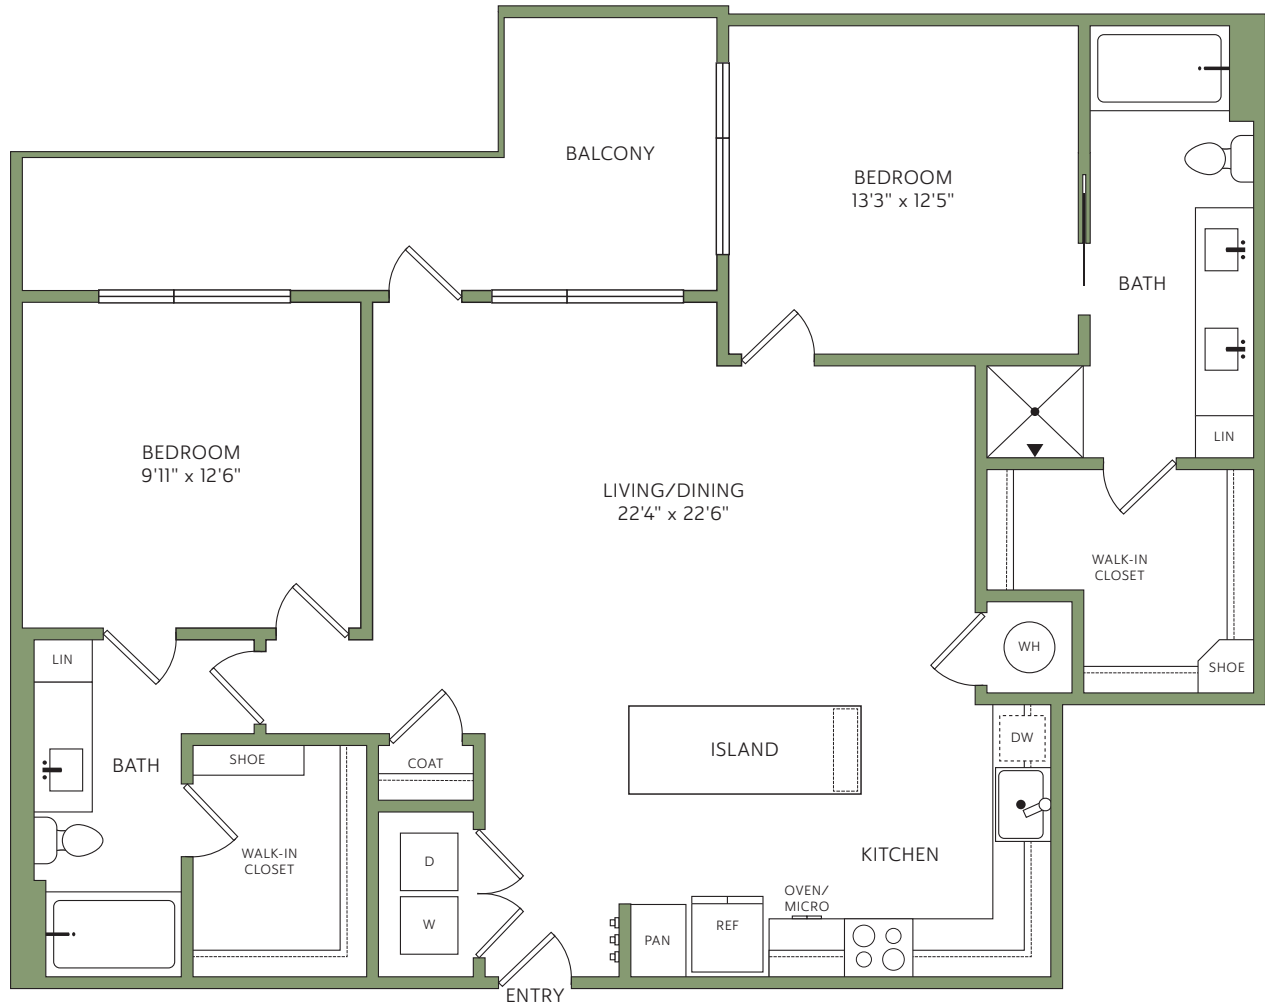

2D

2 Bedroom | 2 Bath | 1265 SF

RYE CENTRAL PARK
rye

P 000-000-0000

2999 N. WILLOW STREET | DENVER, CO 80238

RyeCentralPark.com

Floorplans are artist's renderings. All dimensions are approximate. Actual product and specifications may vary in dimensions or detail. Please see a representative for details.