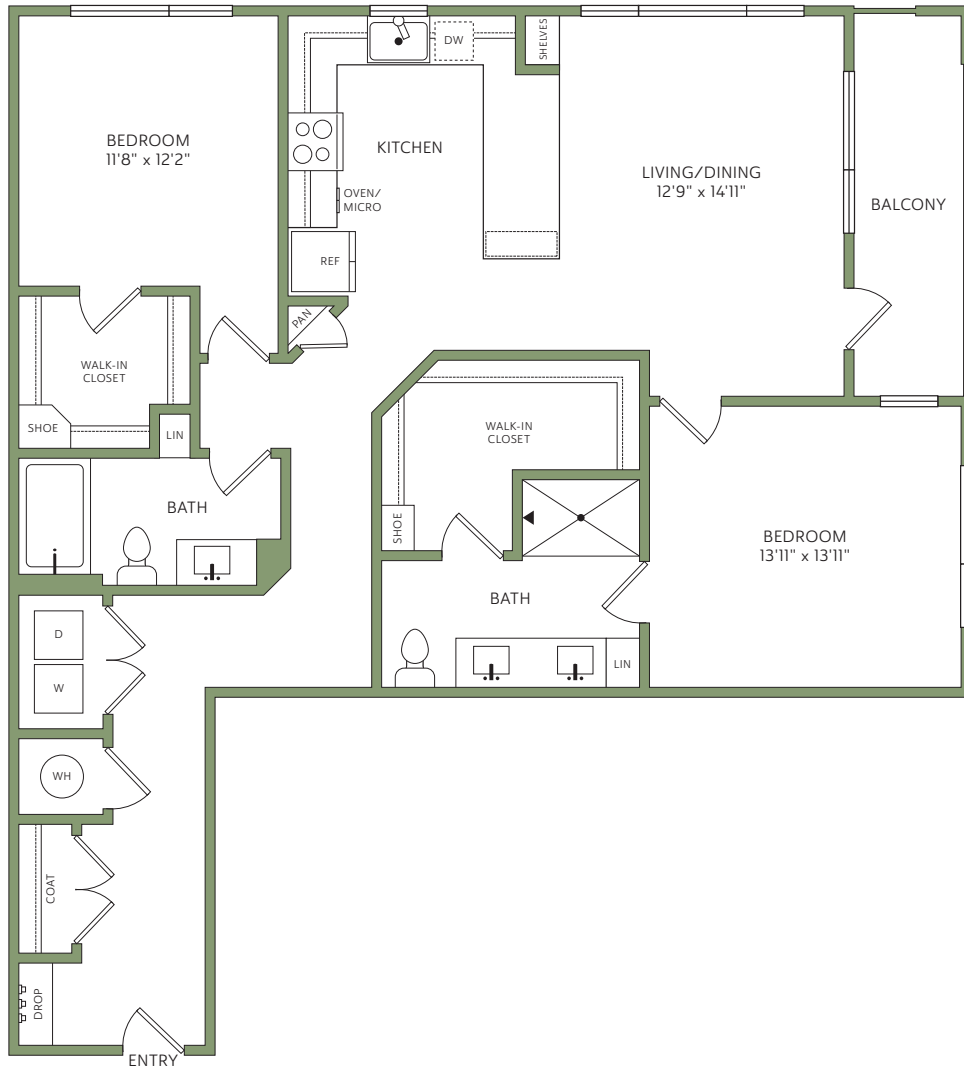

2E

2 Bedroom | 2 Bath | 1254 SF

RYE CENTRAL PARK  
**rye**

P 000-000-0000

2999 N. WILLOW STREET | DENVER, CO 80238

RyeCentralPark.com

Floorplans are artist's renderings. All dimensions are approximate. Actual product and specifications may vary in dimensions or detail. Please see a representative for details.