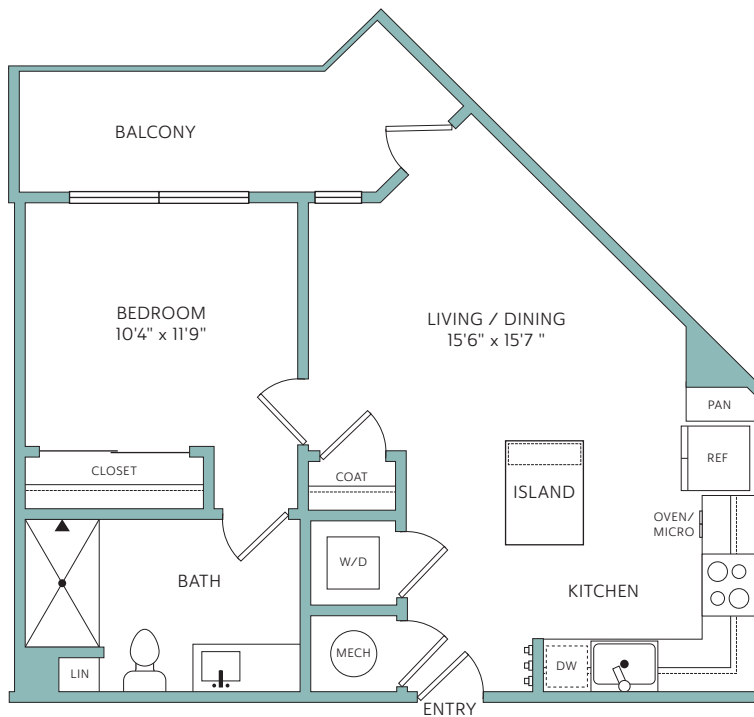

A1

1 Bed | 1 Bath | 593 SF

RYE CENTRAL PARK  
**rye**

P 970-744-5884

2999 WILLOW ST | DENVER, CO 80238

RyeCentralPark.com

Floorplans are artist's renderings. All dimensions are approximate. Actual product and specifications may vary in dimensions or detail. Please see a representative for details.