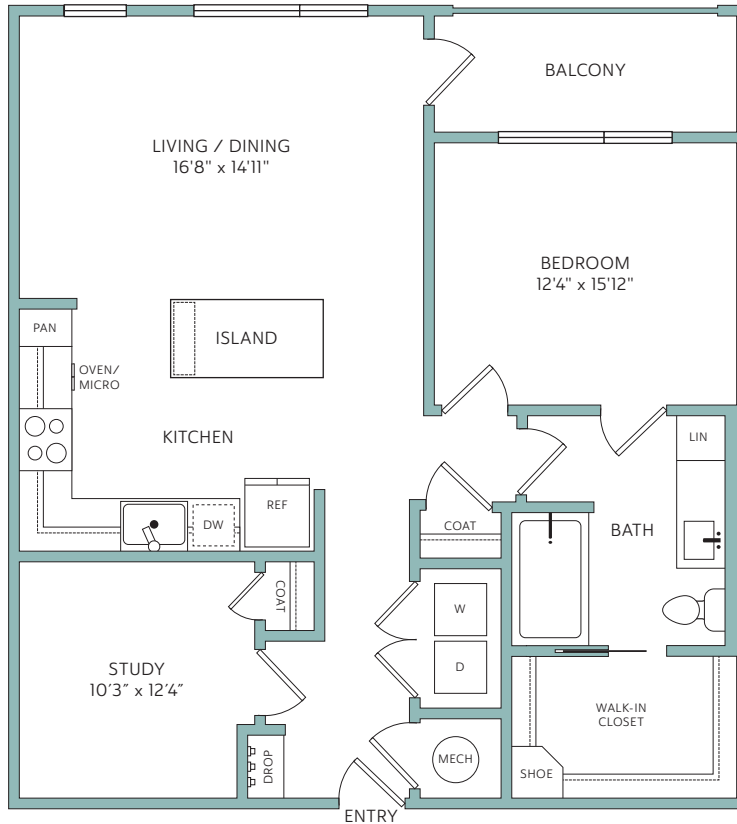

A10, A11, A12

1 Bed | 1 Bath | 847-914 SF

RYE CENTRAL PARK
rye

P 970-744-5884

2999 WILLOW ST | DENVER, CO 80238

RyeCentralPark.com