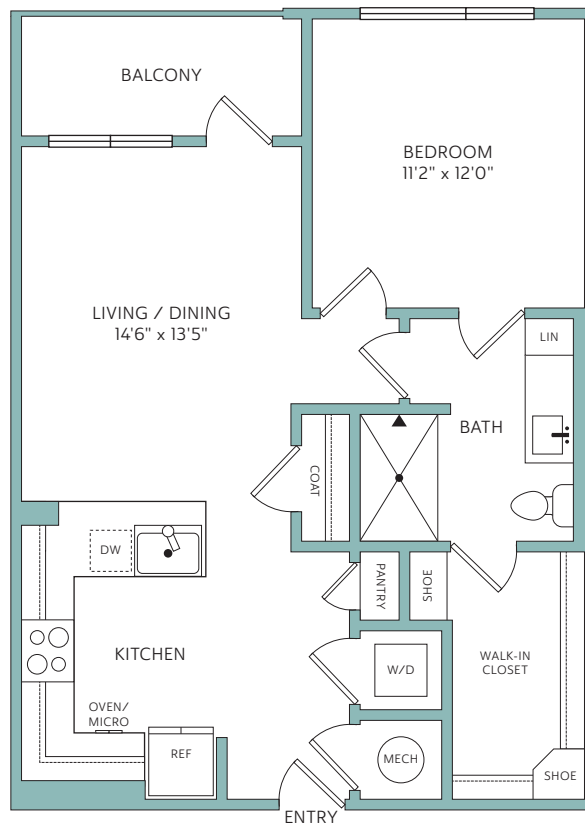

**A2, A3**

1 Bed | 1 Bath | 645-679 SF

**rye** CENTRAL PARK

P 970-744-5884

2999 WILLOW ST | DENVER, CO 80238

RyeCentralPark.com

Floorplans are artist's renderings. All dimensions are approximate. Actual product and specifications may vary in dimensions or detail. Please see a representative for details.