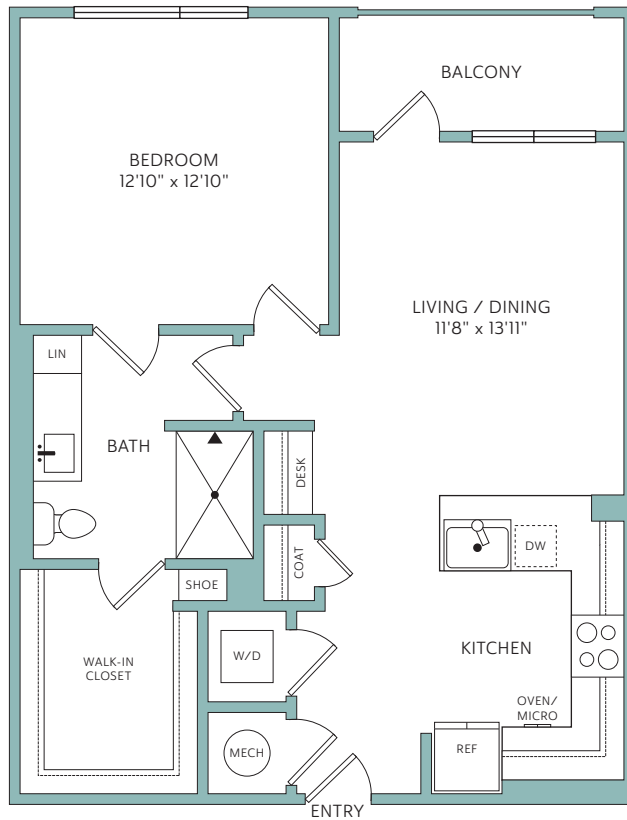

A4, A5, A6 1 Bed | 1 Bath | 711-727 SF

rye CENTRAL PARK

P 970-744-5884
2999 WILLOW ST | DENVER, CO 80238
RyeCentralPark.com