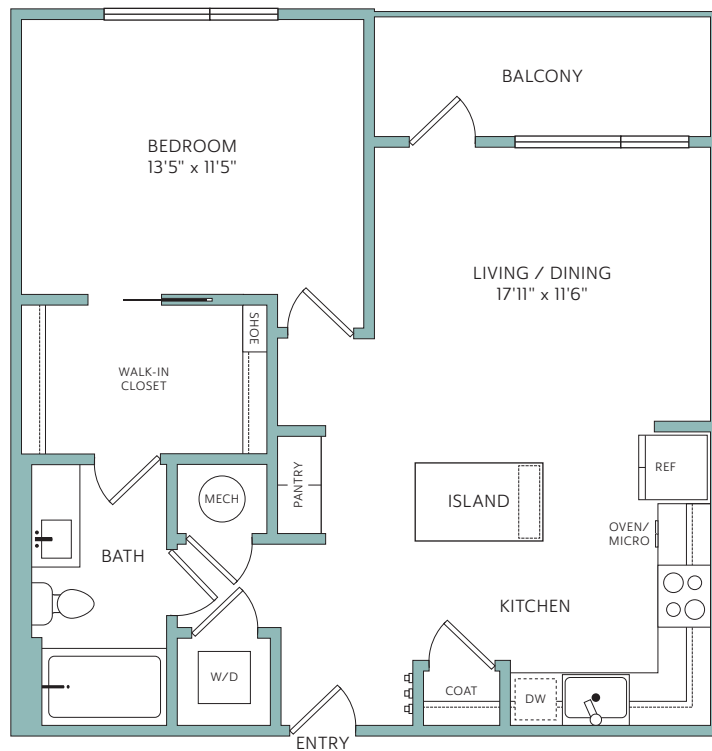

A7, A9

1 Bed | 1 Bath | 743-827 SF

rye CENTRAL PARK

P 970-744-5884

2999 WILLOW ST | DENVER, CO 80238

RyeCentralPark.com

Floorplans are artist's renderings. All dimensions are approximate. Actual product and specifications may vary in dimensions or detail. Please see a representative for details.