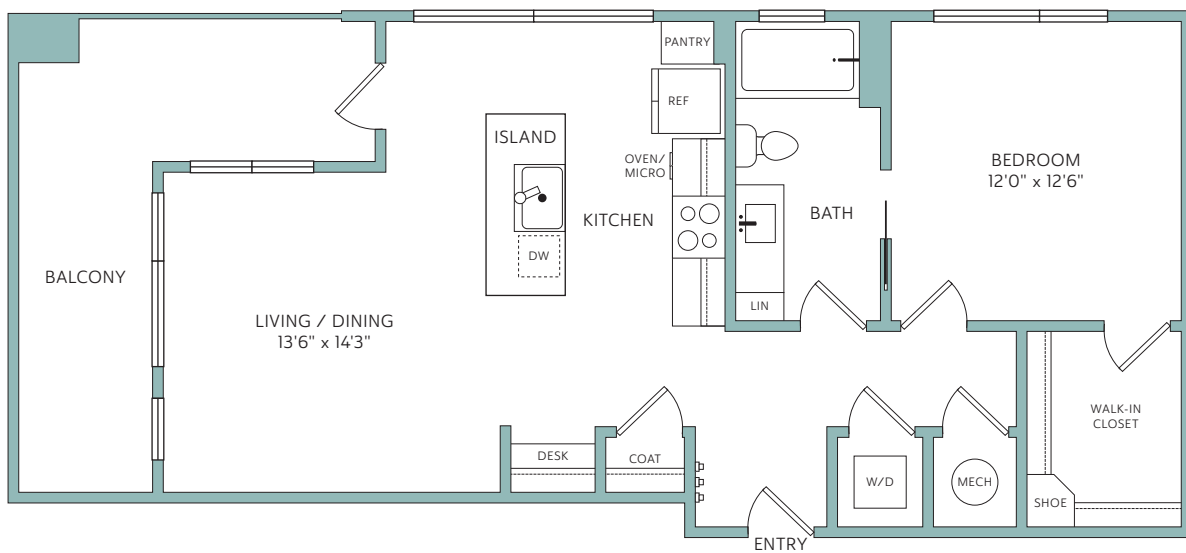

A8

1 Bed | 1 Bath | 786 SF

rye CENTRAL PARK

P 970-744-5884

2999 WILLOW ST | DENVER, CO 80238

RyeCentralPark.com