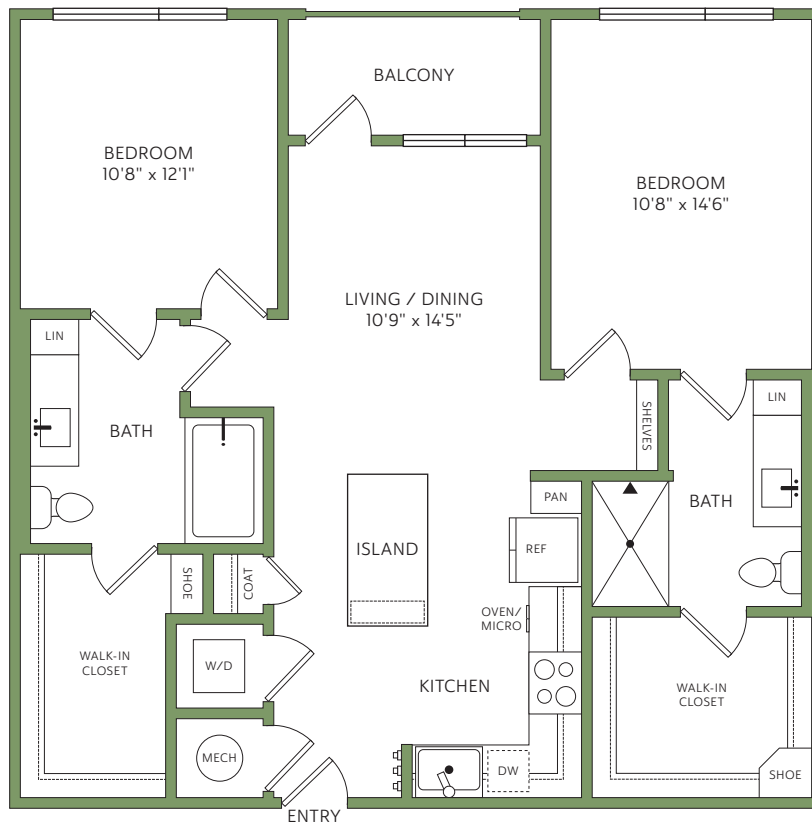

B1, B2

2 Bed | 2 Bath | 974 SF

RYE CENTRAL PARK
rye

P 970-744-5884

2999 WILLOW ST | DENVER, CO 80238

RyeCentralPark.com

Floorplans are artist's renderings. All dimensions are approximate. Actual product and specifications may vary in dimensions or detail. Please see a representative for details.