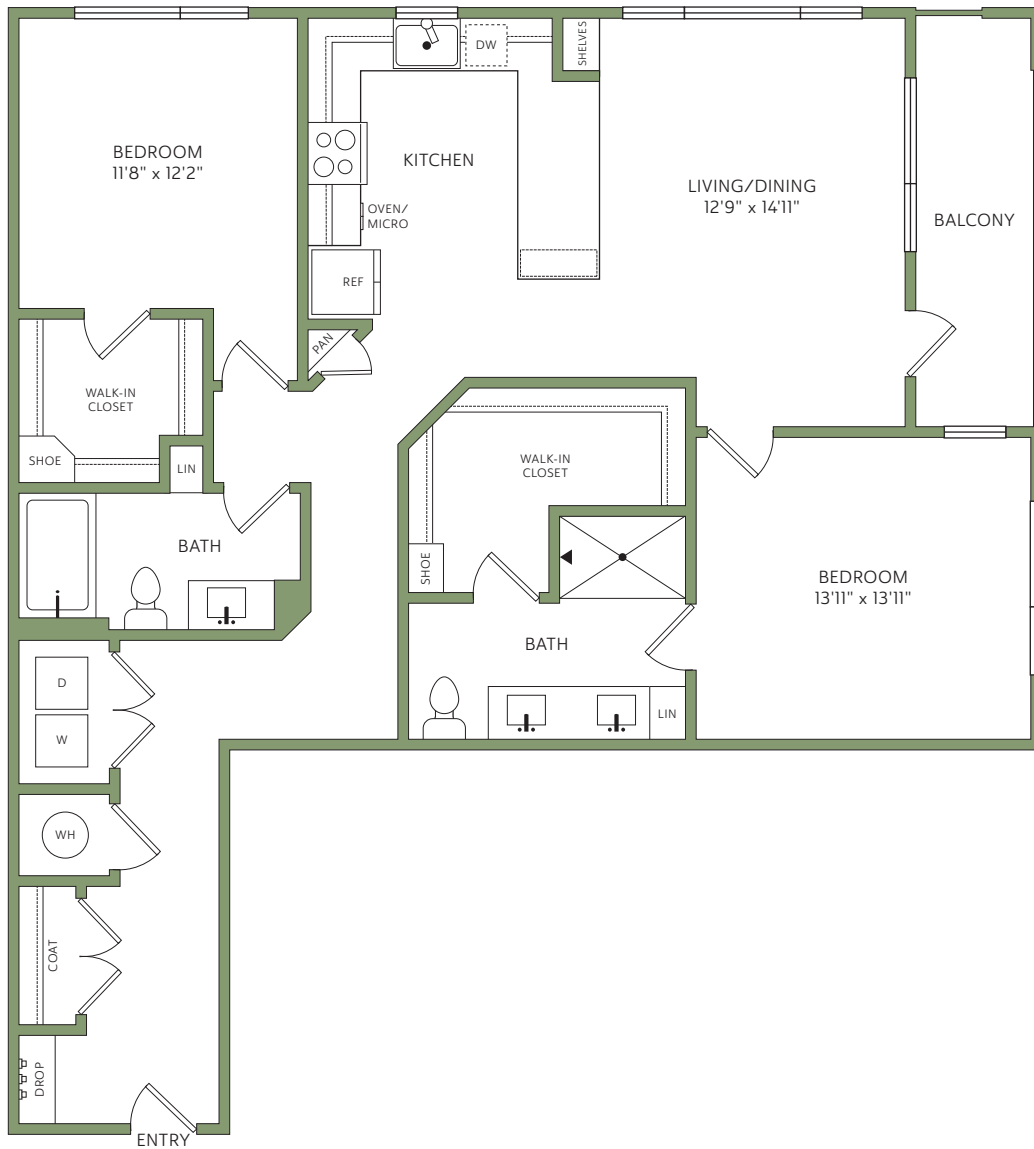

B5

2 Bed | 2 Bath | 1254 SF

RYE CENTRAL PARK
rye

P 970-744-5884

2999 WILLOW ST | DENVER, CO 80238

RyeCentralPark.com