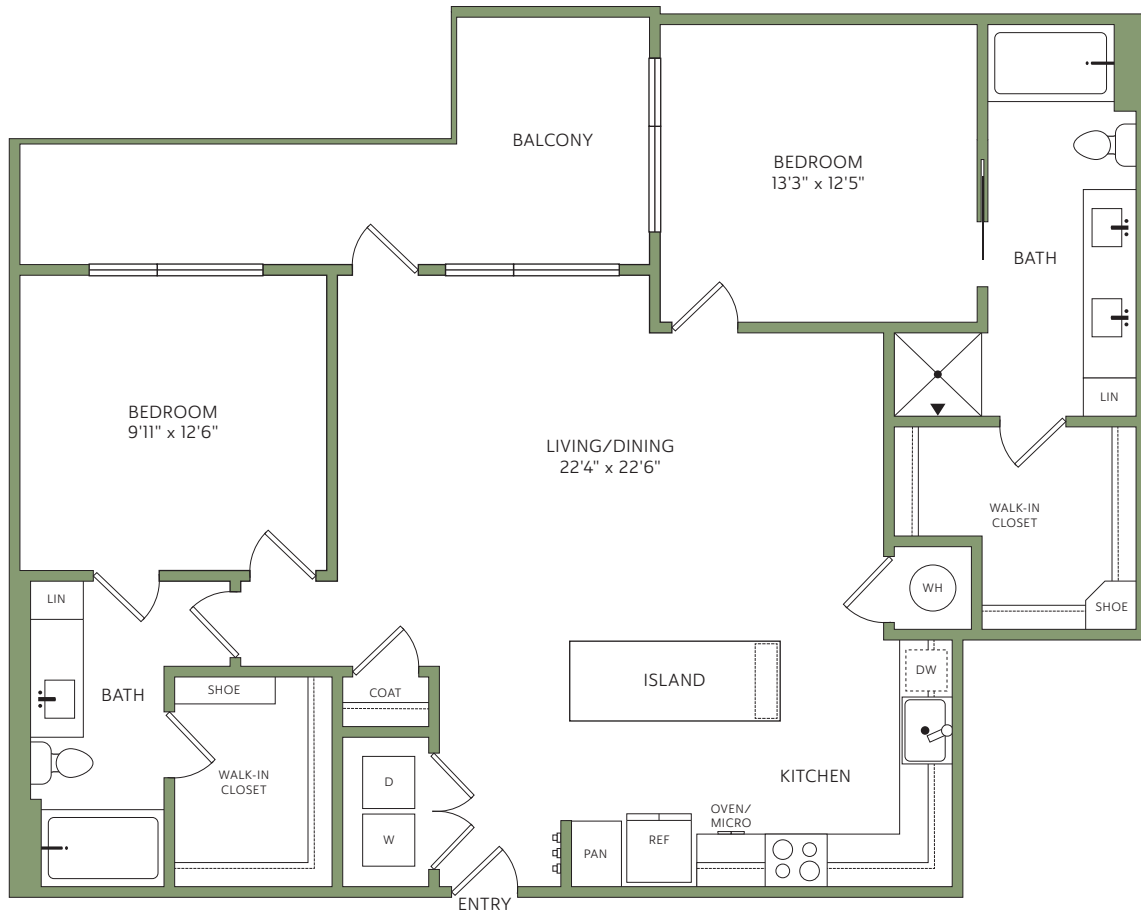

**B6**

2 Bed | 2 Bath | 1265 SF

RYE CENTRAL PARK  
**rye**

P 970-744-5884

2999 WILLOW ST | DENVER, CO 80238

RyeCentralPark.com

Floorplans are artist's renderings. All dimensions are approximate. Actual product and specifications may vary in dimensions or detail. Please see a representative for details.