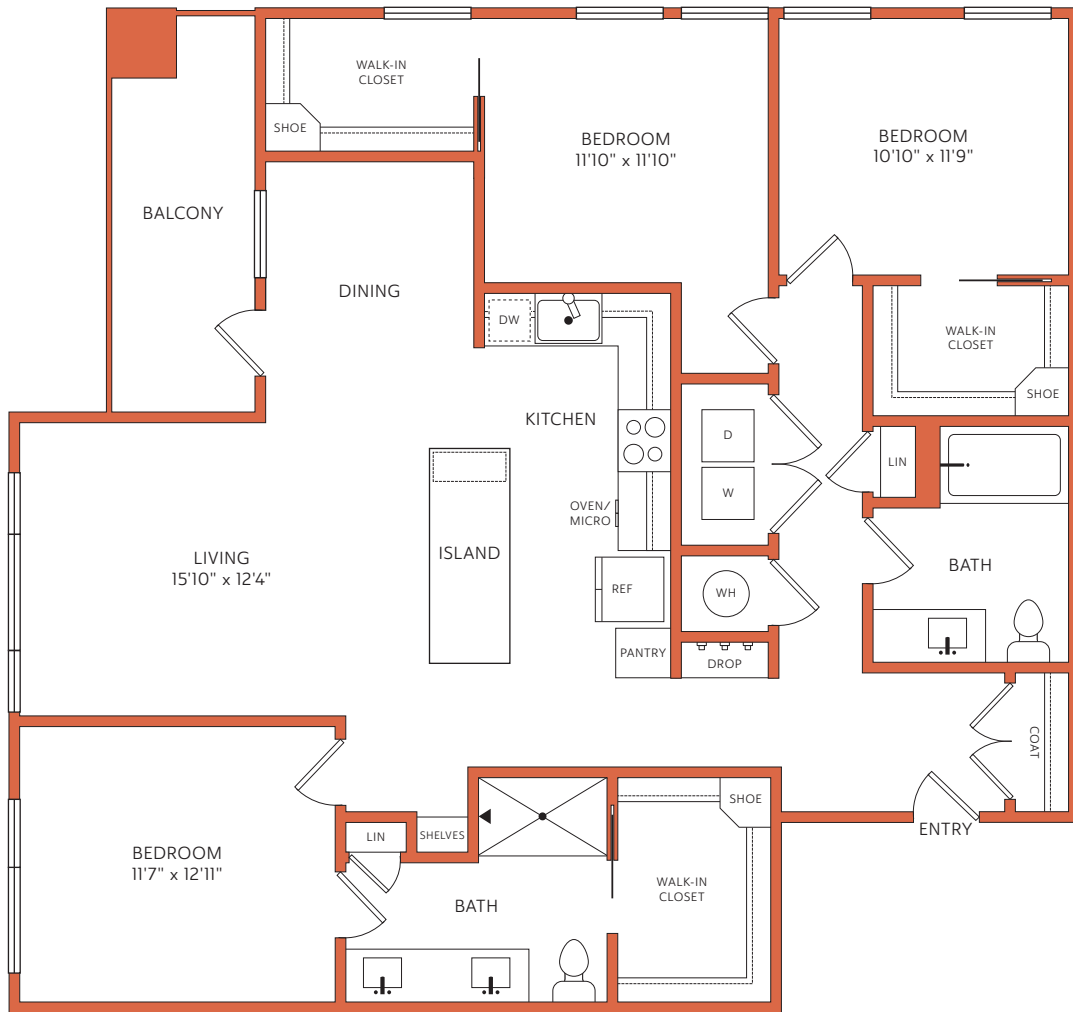

C3

3 Bed | 2 Bath | 1450 SF

RYE CENTRAL PARK  
**rye**

P 970-744-5884

2999 WILLOW ST | DENVER, CO 80238

RyeCentralPark.com