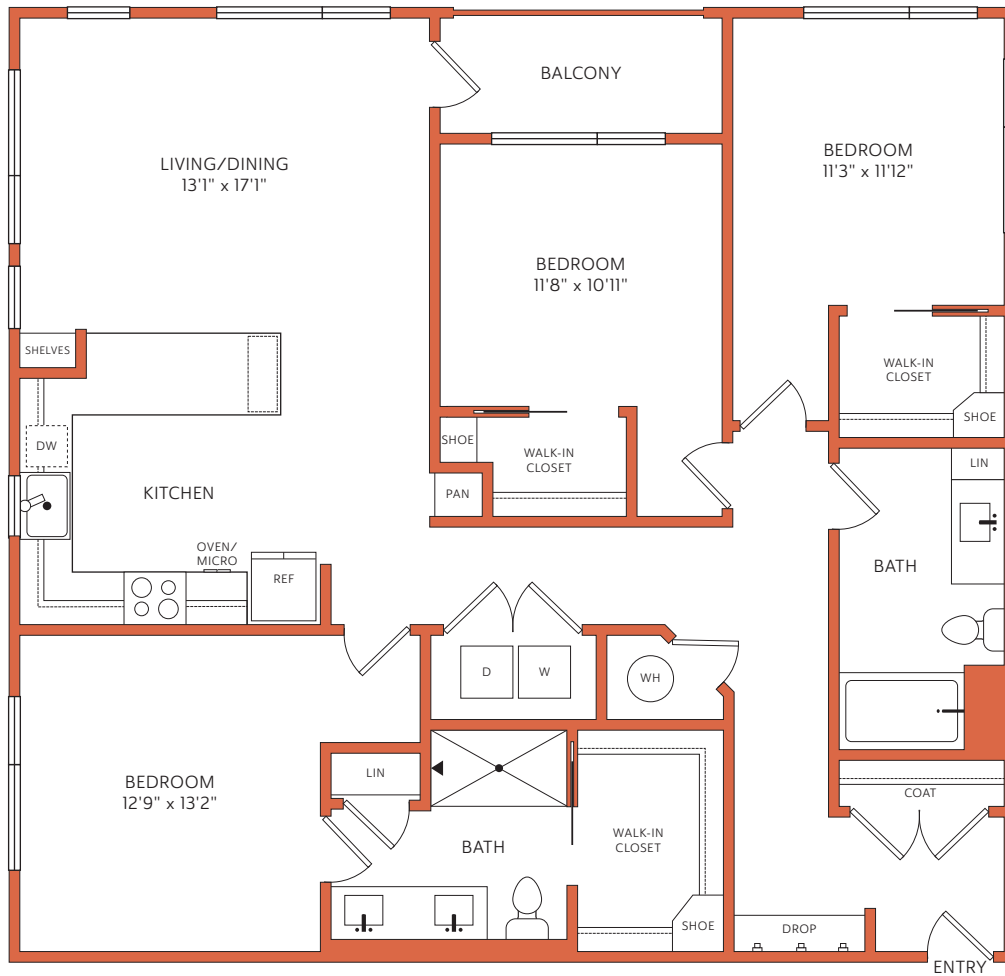

C4

3 Bed | 2 Bath | 1465 SF

RYE CENTRAL PARK  
**rye**

P 970-744-5884

2999 WILLOW ST | DENVER, CO 80238

RyeCentralPark.com

Floorplans are artist's renderings. All dimensions are approximate. Actual product and specifications may vary in dimensions or detail. Please see a representative for details.